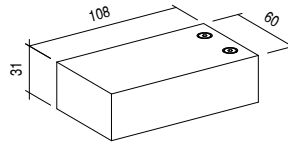

NEW LICO APPLIQUE M 230V_{ac}

IP65 IK07 CE

TIPOLOGIA / *TYPOLGY*

Applique

POSIZIONE INSTALLATIVA | *INSTALLATION POSITION*

A parete | *Wall mounting*

AMBIENTE INSTALLATIVO | *INSTALLATION LOCATION*

Esterno | *Outdoor*

LICO APPLIQUE M

7,5W

kg 0,33